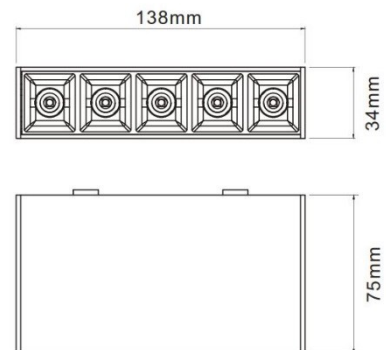

PRODUCT DATASHEET

Model: LXS105

Category: LED Recessed Linear Downlight

Description: 10w LED Recessed Linear Downlight with Triac Dimming

General Information

Material: Aluminum

Fitting Colors: Matte White/ Black

Rotation Angle (degree): Not Applicable

Tilting Angle (degree): Not Applicable

Track System: Not Applicable

IP Rating: 20

Working Temperature (°C): -20 - +32

Storage Temperature (°C): -20 - +50

Product Dimensions and Cut-out Information

Fitting Length (mm): Not Applicable

Diameter (mm): 138 x 34

Height (mm): 75

Cut-out Dimension (mm): Not Applicable

Dimension:

Packing Information

Packaging Type: Individual box

Quantity per carton: 45