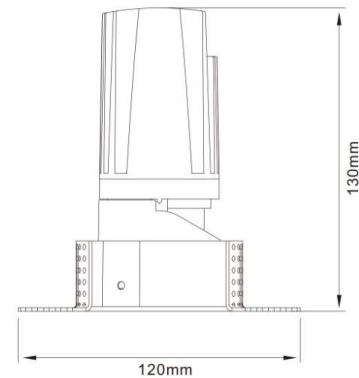

PRODUCT DATASHEET

Model: LDG351

Category: LED Adjustable Recessed Trimless Downlight

Description: 13w LED Adjustable Recessed Trimless Downlight with 1-10V dimming

General Information

Material: Aluminium

Fitting Colors: Matte White

Rotation Angle (degree): Not Applicable

Tilting Angle (degree): 30

Track System: Not Applicable

IP Rating: 20

Working Temperature (°C): -5 - +35

Storage Temperature (°C): -20 - +50

Product Dimensions and Cut-out Information

Fitting Length (mm): Not Applicable

Diameter (mm): 68

Height (mm): 130

Cut-out Dimension (mm): 70

Dimension:

Packing Information

Packaging Type: Individual box

Quantity per carton: 20

CBM per carton: 0.0324

Gross weight per carton (kgs): 11

Lifespan

Lifetime (hours): 50000

Luminous Flux after 50000hours (lm): LM80 Comply

Accessories

PRODUCT DATASHEET

Model: LDG351