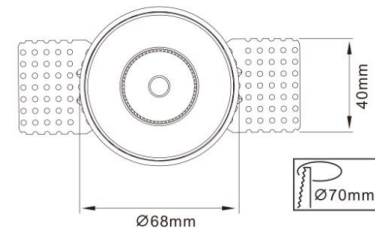

PRODUCT DATASHEET

Model: LDG351

Category: LED Adjustable Recessed Trimless Downlight

Description: 13w LED Adjustable Recessed Trimless Downlight with 1-10V dimming

General Information

Material: Aluminium

Fitting Colors: Matte White

Rotation Angle (degree): Not Applicable

Tilting Angle (degree): 30

Track System: Not Applicable

IP Rating: 20

Working Temperature (°C): -5 - +35

Storage Temperature (°C): -20 - +50

Product Dimensions and Cut-out Information

Fitting Length (mm): Not Applicable

Diameter (mm): 68

Height (mm): 130

Cut-out Dimension (mm): 70

Dimension:

Packing Information

Packaging Type: Individual box

Quantity per carton: 20

Category: LED Adjustable Recessed Trimless Downlight

Description: 13w LED Adjustable Recessed Trimless Downlight with 1-10V dimming

Light Technical Information

Color Temperature	CRI (Ra)	Gamut Index (GAI)	System Lumen	Lumen per Watt
2700	90	90	877	55
2700	95	100	839	52
3000	90	90	943	59
3000	95	100	886	55
3000 Vivid White	90	110	Not Applicable	Not Applicable
4000	90	90	1018	64
4000	95	100	943	59
5000	80	90	1179	74
5000	90	90	1018	64