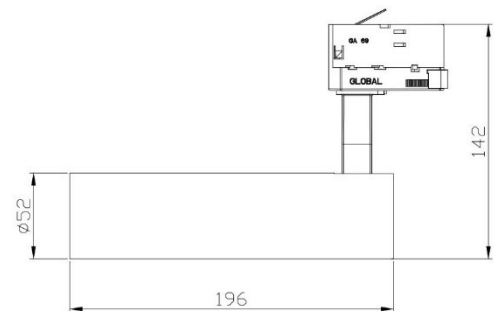

## Product Dimensions and Cut-out Information

Fitting Length (mm): 196

Diameter (mm): 52

Height (mm): Not Applicable

Cut-out Dimension (mm): Not Applicable

Dimension:

## Packing Information

Packaging Type: Individual box

Quantity per carton: 10

CBM per carton: 0.036

Gross weight per carton (kgs): 8